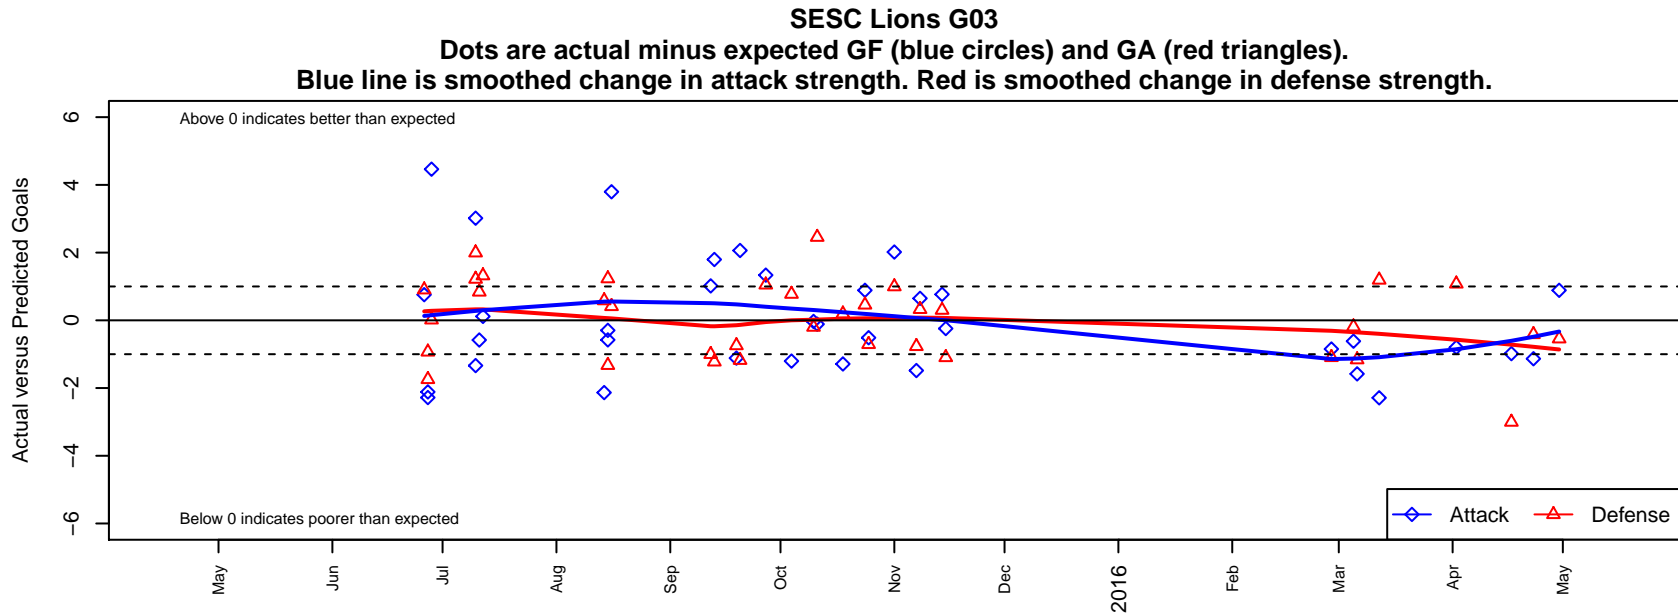

SESC Lions G03

Southeast SC
 , OR
 G03 total strength=421
 attack=0.43 defense=0.17
 fall league = PTT G03 Div 2 Red
 spr league = Spr OYS G03 Div 2 Red

alt names used:
 SESC LIONS
 SESC Lions
 SESC Lions
 Southeast SC GU12 Lions
 Southeast SC GU12 Lions
 Southeast SC GU12 Lions

**attack and defense variance (black dot)
relative to other teams
and top 10 in region**

**attack and defense rating
relative to others at age
and all opponents in last 13 months**

Performance relative to 13 month average