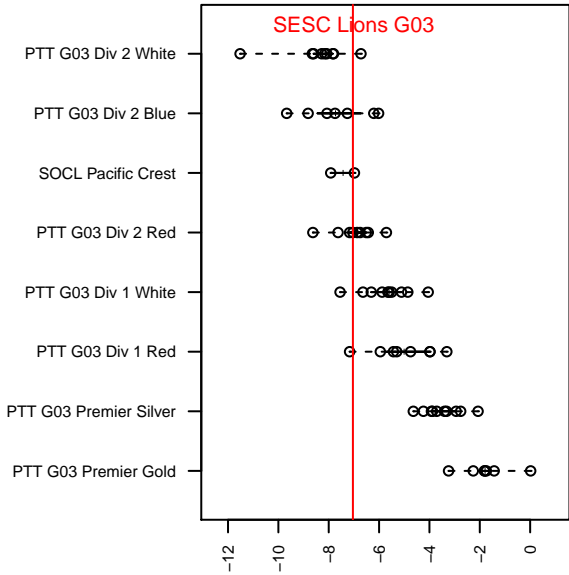

SESC Lions G03

Southeast SC
 , OR
 G03 total strength=421
 attack=0.43 defense=0.17
 fall league = PTT G03 Div 2 Red
 spr league = Spr OYS G03 Div 2 Red

alt names used:
 SESC LIONS
 SESC Lions
 SESC Lions
 Southeast SC GU12 Lions
 Southeast SC GU12 Lions
 Southeast SC GU12 Lions

**attack and defense variance (black dot)
relative to other teams
and top 10 in region**

**attack and defense rating
relative to others at age
and all opponents in last 13 months**

Performance relative to 13 month average